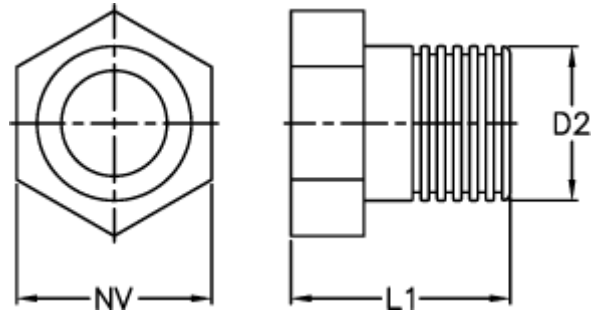

Article number: 027118903000

Description: Norma end piece BST M10x1

Measures

D2 = M10 x 1

L1 = 13.5

NV = 10